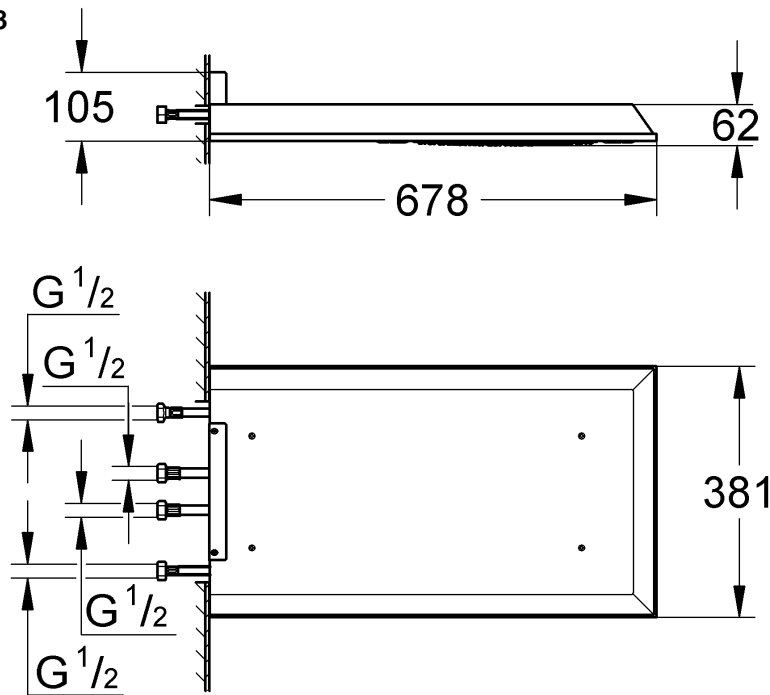

## Rainshower F-Series 15" Multi Spray

Design + Engineering GROHE Germany

99.0008.031/ÄM 226471/03.13

**GROHE**  
ENJOY WATER®

27 938

27 938

26 042

1