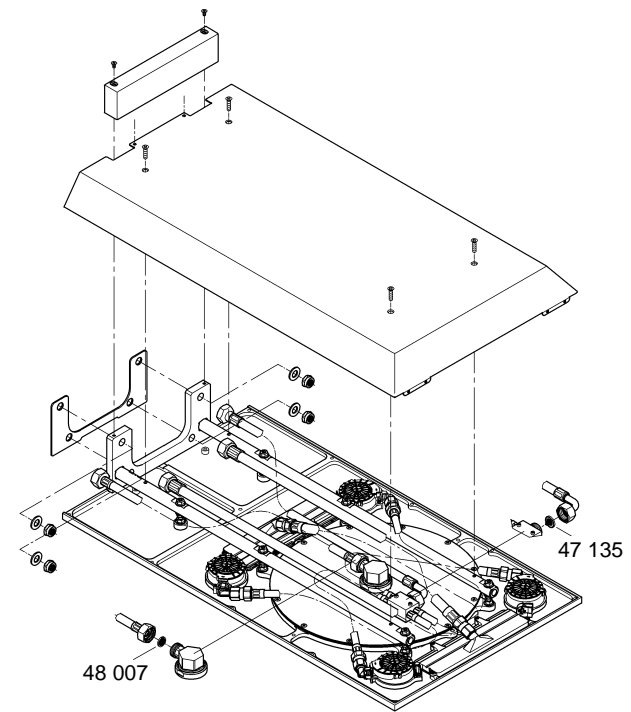

## Rainshower F-Series 15" Multi Spray

Design + Engineering GROHE Germany

99.0008.031/ÄM 226471/03.13

**GROHE**  
ENJOY WATER®

27 938

27 938

26 042

1