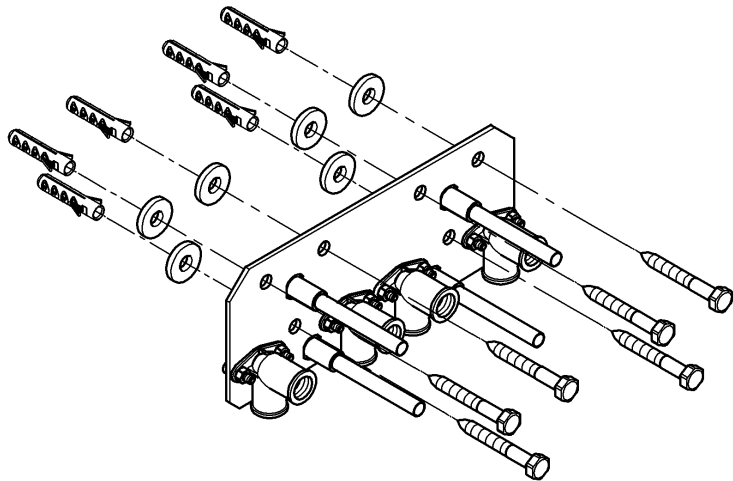

## Rainshower F-Series 15" Multi Spray

Design + Engineering GROHE Germany

99.0008.031/ÄM 226471/03.13

**GROHE**  
ENJOY WATER®

27 938

27 938

26 042

1