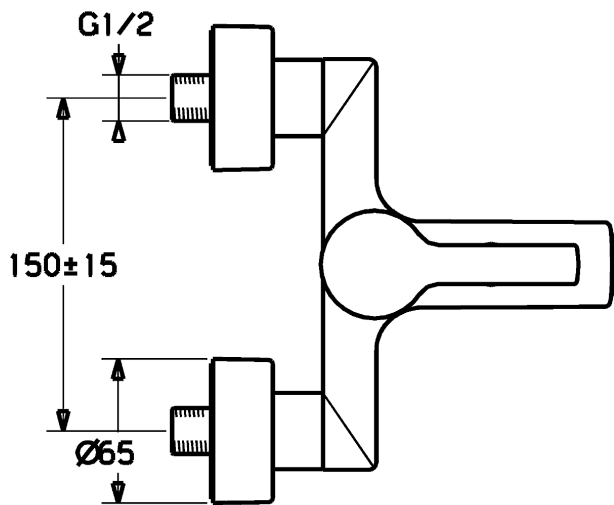

HANSARONDA
single-lever bath mixer, DN 15 (G 1/2)
for wall-mounting

Description

HANSARONDA
 single-lever bath mixer, DN 15 (G 1/2)
 for wall-mounting

PA-IX 19482/IDB
 flow rate: 20/19 l/min (spout/shower), at 3 bar hydraulic
 pressure projection: 163 mm

HANSA single-lever cartridge classic 3.5
 Item No.: 59913075
 Qty: 1

Model	Item No.
chrome	03742173

Product Image

Product Drawing

Product Drawing

Product Drawing

Related Products

Image:	Description:	Model / Item No.:
	HANSAVIVA-Set for bath mixers	chrome 44170110
	HANSAVIVA-Set for bath mixers	chrome 44170210