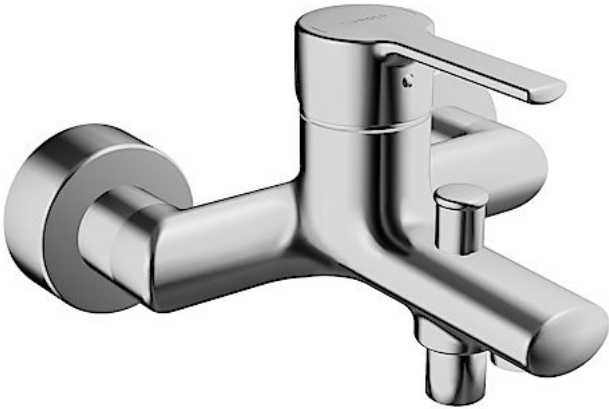

HANSARONDA
single-lever bath mixer, DN 15 (G 1/2)
for wall-mounting

Description

HANSARONDA
 single-lever bath mixer, DN 15 (G 1/2)
 for wall-mounting

PA-IX 19482/IDB
 flow rate: 20/19 l/min (spout/shower), at 3 bar hydraulic
 pressure projection: 163 mm

HANSA single-lever cartridge classic 3.5
 Item No.: 59913075
 Qty: 1

Model	Item No.
chrome	03742173

Product Image

Product Drawing

Product Drawing

Product Drawing

Related Products

Image:	Description:	Model / Item No.:
	HANSAVIVA-Set for bath mixers	chrome 44170110
	HANSAVIVA-Set for bath mixers	chrome 44170210