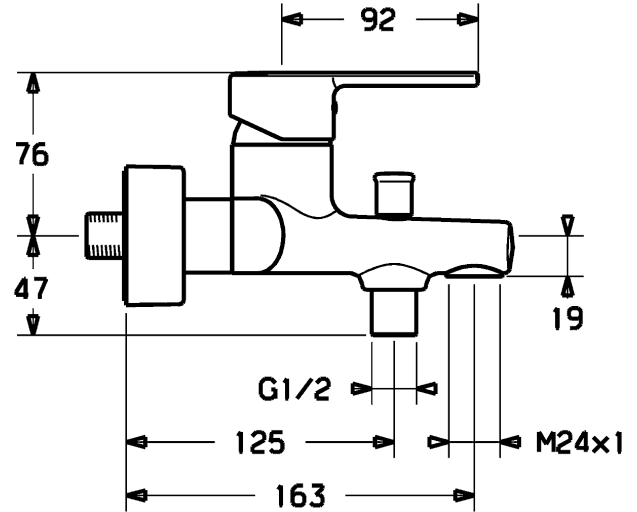

HANSARONDA
single-lever bath mixer, DN 15 (G 1/2)
for wall-mounting

Description

HANSARONDA
 single-lever bath mixer, DN 15 (G 1/2)
 for wall-mounting

PA-IX 19482/IDB
 flow rate: 20/19 l/min (spout/shower), at 3 bar hydraulic
 pressure projection: 163 mm

HANSA single-lever cartridge classic 3.5
 Item No.: 59913075
 Qty: 1

Model	Item No.
chrome	03742173

Product Image

Product Drawing

Product Drawing

Product Drawing

Related Products

Image:	Description:	Model / Item No.:
	HANSAVIVA-Set for bath mixers	chrome 44170110
	HANSAVIVA-Set for bath mixers	chrome 44170210