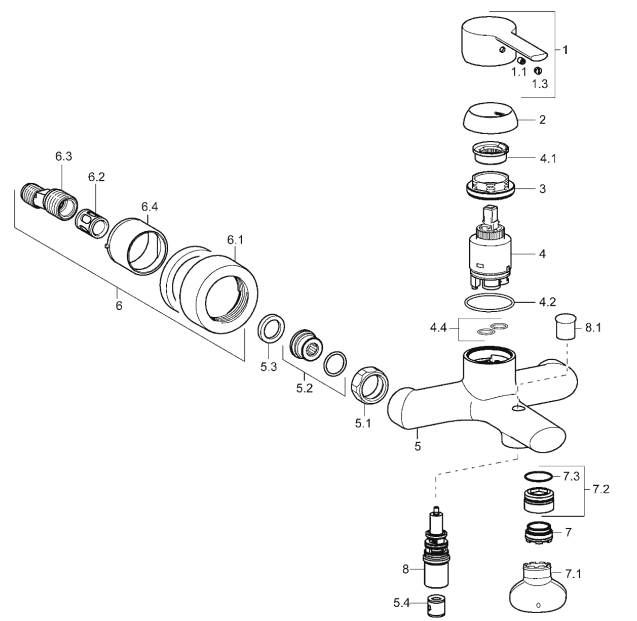

HANSARONDA
single-lever bath mixer, DN 15 (G 1/2)
for wall-mounting

Description

HANSARONDA
 single-lever bath mixer, DN 15 (G 1/2)
 for wall-mounting

PA-IX 19482/IDB
 flow rate: 20/19 l/min (spout/shower), at 3 bar hydraulic
 pressure projection: 163 mm

HANSA single-lever cartridge classic 3.5
 Item No.: 59913075
 Qty: 1

Model	Item No.
chrome	03742173

Product Image

Product Drawing

Product Drawing

Product Drawing

Related Products

Image:	Description:	Model / Item No.:
	HANSAVIVA-Set for bath mixers	chrome 44170110
	HANSAVIVA-Set for bath mixers	chrome 44170210