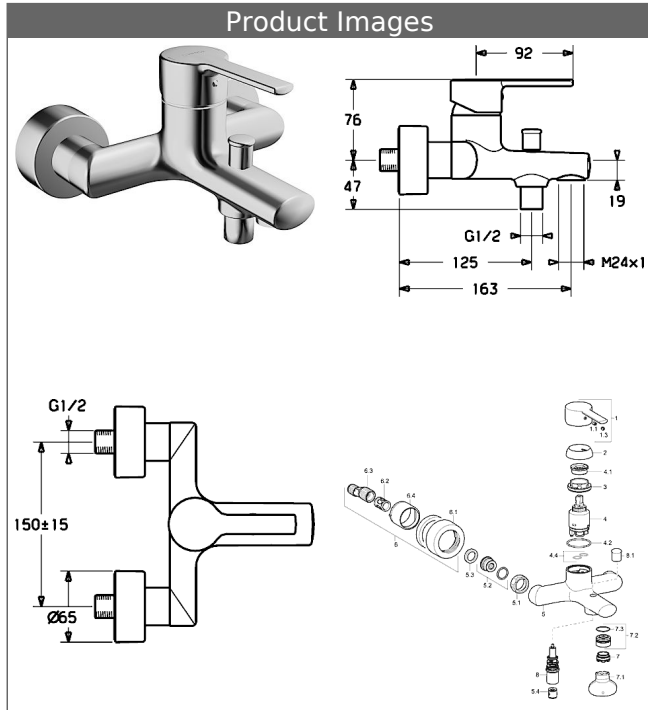

HANSARONDA
single-lever bath mixer, DN 15 (G 1/2)
for wall-mounting

Description

HANSARONDA
 single-lever bath mixer, DN 15 (G 1/2)
 for wall-mounting

PA-IX 19482/IDB
 flow rate: 20/19 l/min (spout/shower), at 3 bar hydraulic
 pressure projection: 163 mm

HANSA single-lever cartridge classic 3.5
 Item No.: 59913075
 Qty: 1

Model	Item No.
chrome	03742173

Product Image

Product Drawing

Product Drawing

Product Drawing

Related Products

Image:	Description:	Model / Item No.:
	HANSAVIVA-Set for bath mixers	chrome 44170110
	HANSAVIVA-Set for bath mixers	chrome 44170210