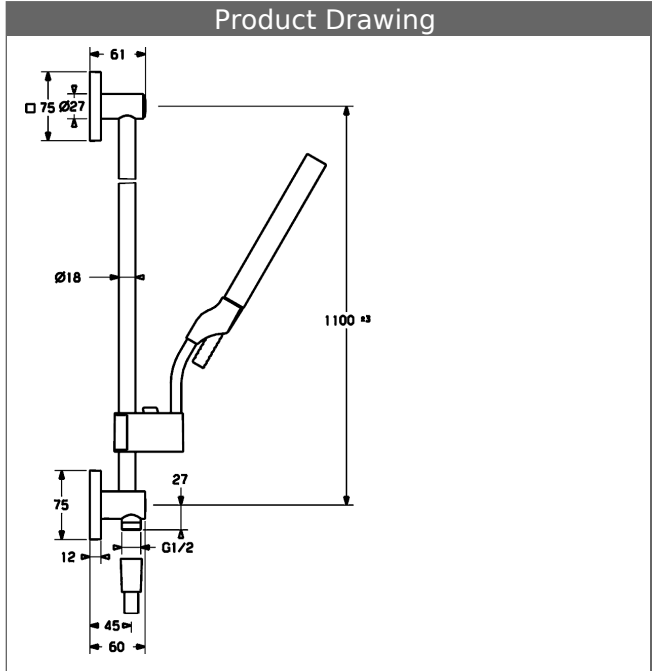

HANSAMATRIX
wall bar set 1100 mm
 with wall connection elbow

Description

HANSAMATRIX
 wall bar set 1100 mm
 with wall connection elbow

Model

Item No.

chrome

44420100

suitable for installation unit 4404 0000

Product Image

Product Drawing

Product Drawing

Product Drawing

Related Products

Image:	Description:	Model / Item No.:
	HANSAMATRIX concealed installation unit, DN 15 (G 1/2) connection angle	44040000