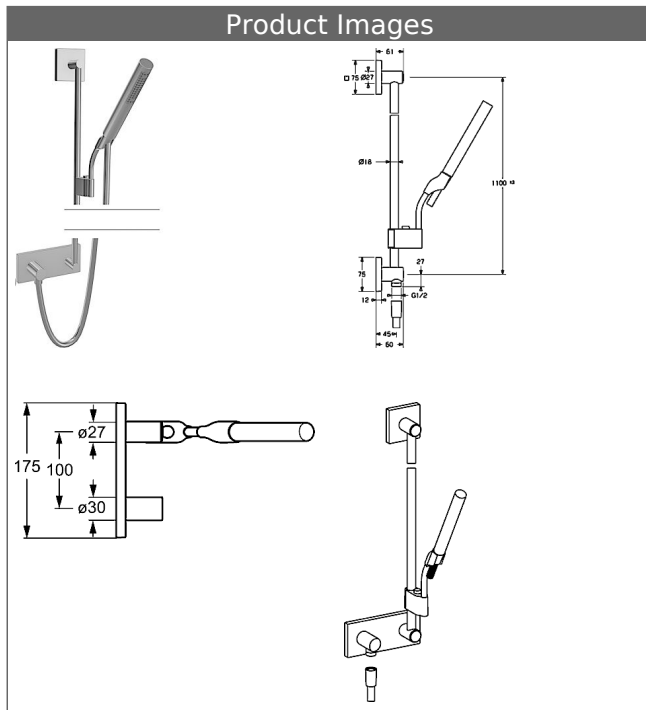

HANSAMATRIX
wall bar set 1100 mm
 with wall connection elbow

Description

HANSAMATRIX
 wall bar set 1100 mm
 with wall connection elbow

Model

Item No.

chrome

44420100

suitable for installation unit 4404 0000

Product Image

Product Drawing

Product Drawing

Product Drawing

Related Products

Image:	Description:	Model / Item No.:
	HANSAMATRIX concealed installation unit, DN 15 (G 1/2) connection angle	44040000