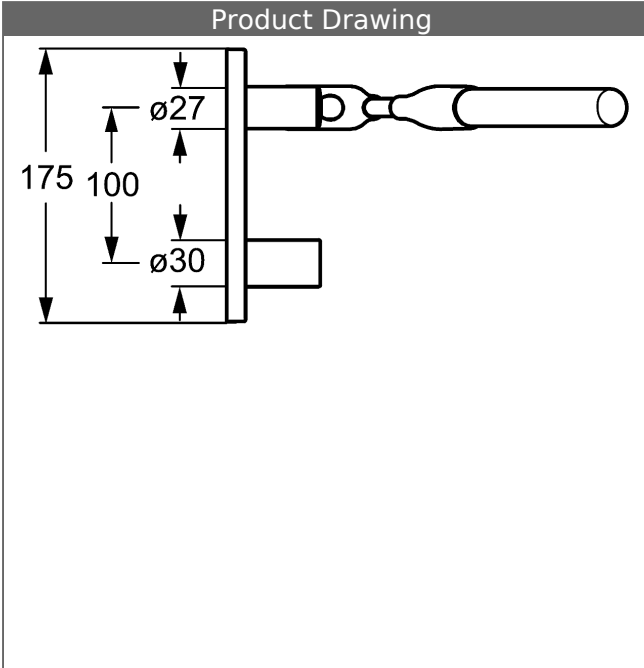

HANSAMATRIX
wall bar set 1100 mm
 with wall connection elbow

Description

HANSAMATRIX
 wall bar set 1100 mm
 with wall connection elbow

Model

Item No.

chrome

44420100

suitable for installation unit 4404 0000

Product Image

Product Drawing

Product Drawing

Product Drawing

Related Products

Image:	Description:	Model / Item No.:
	HANSAMATRIX concealed installation unit, DN 15 (G 1/2) connection angle	44040000