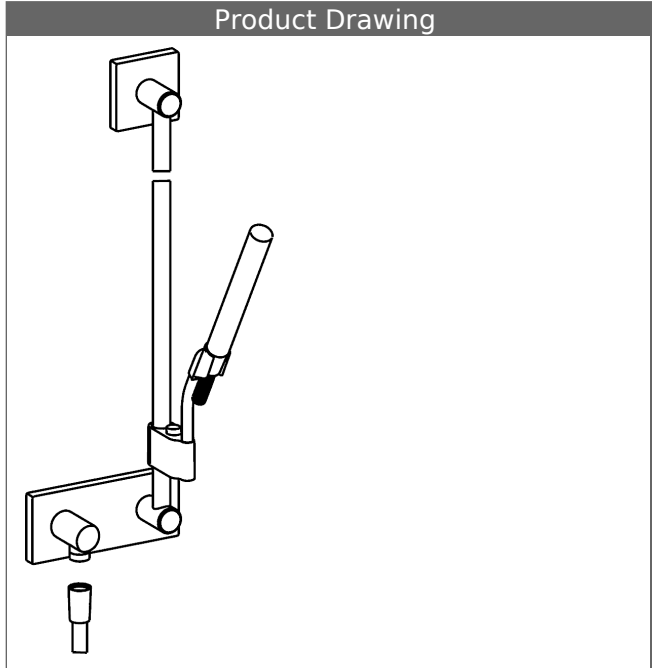

HANSAMATRIX
wall bar set 1100 mm
 with wall connection elbow

Description

HANSAMATRIX
 wall bar set 1100 mm
 with wall connection elbow

Model

Item No.

chrome

44420100

suitable for installation unit 4404 0000

Product Image

Product Drawing

Product Drawing

Product Drawing

Related Products

Image:	Description:	Model / Item No.:
	HANSAMATRIX concealed installation unit, DN 15 (G 1/2) connection angle	44040000