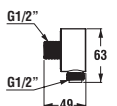

miscelatore a parete per cucina

Codice prodotto	Descrizione
3.5118.7.004.210.1	miscelatore a parete per cucina

micelatore cucina

Codice prodotto	Descrizione
3.5118.1.004.200.1	miscelatore cucina, canna bassa

micelatore cucina

Codice prodotto	Descrizione
3.5118.1.004.000.1	miscelatore cucina, canna alta

miscelatore per cucina con doccino estraibile

Codice prodotto	Descrizione
3.5118.1.004.300.1	miscelatore per cucina con doccino estraibile

connessioni

Codice prodotto	Descrizione
3.6371.0.004.000.1	Mio curva di connessione 1/2", ottone, cromato

Si consiglia di combinare gli accessori di MIO, LYRA, RIO.

ECODISK
cartuccia che riduce
l'acqua in uscita del 50%