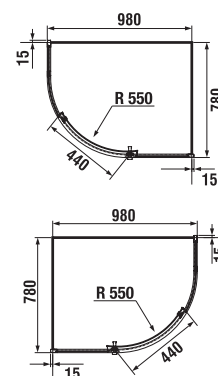

Questo speciale trattamento antiscivolo è realizzato prima della cottura in forno, diventando morbido e piacevole al tatto.

Anche facile da pulire.

Lo strato **antiscivolo** è applicato allo smalto e quindi cotto a forno, garantendo una perfetta unione con la superficie. Lo strato offre una lunga durata oltre ad una facile pulizia e una forte resistenza ad acidi ed abrasioni. L'antiscivolo è testato secondo la normativa tedesca DIN 51097 e fornisce proprietà antiscivolo straordinarie.

Chiusura doccia TIGO

Codice prodotto	Dimension (mm)	Height (mm)	Thickness (mm)	Glass design
2.5121.1.002.668.1	980 x 780	1950	6	transparent
2.5121.1.002.666.1	980 x 780	1950	6	arctic

charge 668 – transparent glass
charge 666 – arctic decor

Versione sinistra/destra

piatto doccia ceramico

NUOVO

Codice prodotto	Descrizione
8.5221.1.600.000.1	piatto doccia ceramico, asimmetrico, 100 x 80 cm, destro, antiscivolo
8.5221.0.600.000.1	piatto doccia ceramico, asimmetrico, 100 x 80 cm, sinistro, antiscivolo

600 - antiscivolo

Opzionale:
2.9423.0.000.000.1 Sifone per piatti doccia, Ø 90 mm, coperchio in acciaio Ø 113 mm, portata 54 l/min, compresi elementi di fissaggio

I moderni piatti doccia Tigo realizzati in ceramica sanitaria ben si adattano a qualsiasi ambiente bagno. Analogamente a tutti i prodotti ceramici Jika, hanno una lunga durata garantita. Per la produzione dei piatti doccia Tigo viene utilizzata la più avanzata tecnologia TRIOTECH.