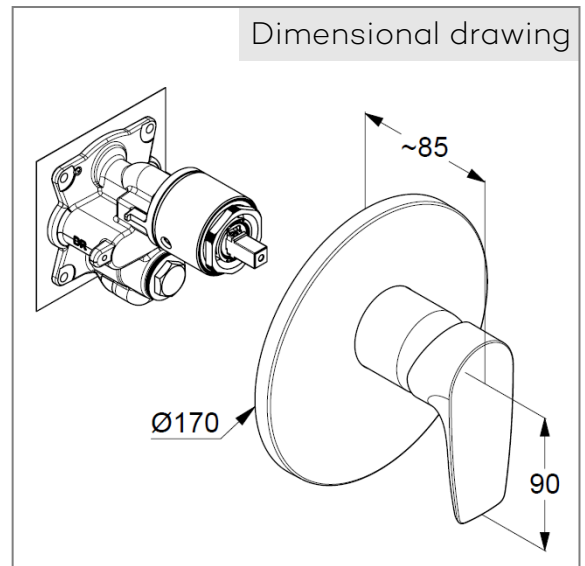

Art. Nr. 346550575

concealed shower mixer

single lever mixer

trim set without pre-installation set

pre installation set KLUDI FLEXX.BOXX Art. Nr. 88011

trim set with functional unit

wall mounted

solid lever, metal

ceramic cartridge with hotwater safety device

flow rate at 3 bar = 25 l/ min.

Product Picture

Dimensional drawing

Flow rate diagram