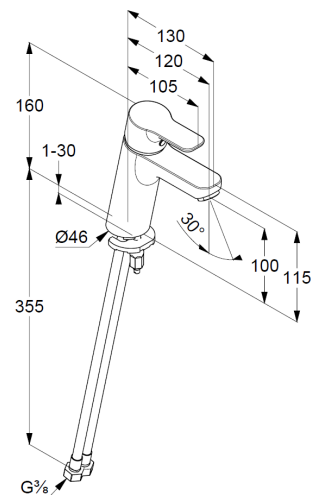

Technical Data

Product: KLUDI PURE&EASY
single lever basin mixer 100
DN 15

Article-Nr.: 372920565

Surface: 05 chrome

Product description

manufacturer KLUDI GmbH & Co. KG
Typ: KLUDI PURE&EASY
single lever basin mixer 100,
DN 15/ PN 10
Art. Nr. 372920565
basin mixer
single lever mixer
single hole mounted
solid handle, metal
aerator M24
ceramic cartridge with hotwater safety device
flow rate at 3 bar = 7 l/ min.
flexible hoses G 3/8 DVGW approved
rapid installation set

Product Picture

Dimensional drawing

Flow rate diagram