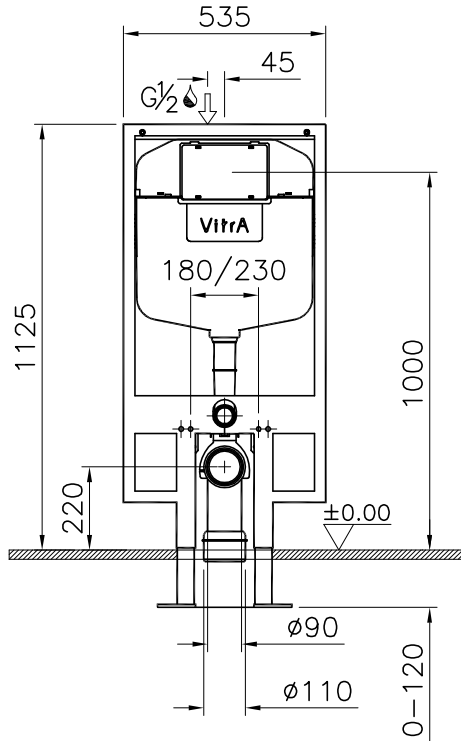

# VitrA

: 3/6

	: 740-5800-01
<b>Compatible Control Panel</b>	: 740-XXXX control panels
<b>Control System</b>	: Pneumatic operated
<b>Control Type</b>	: Dual flush
<b>Installation Type</b>	: Rapid installation (Front wall: light weight construction-gypsumplate, back wall: brick)
<b>Volume of Water (lt)</b>	: 3-6 liters(adjustable)
<b>WC Pan Type</b>	: Wall Hung WC Pans
<b>Weight (kg)</b>	: 18
<b>Working Pressure</b>	: 0,5-10 Bar (3-5 Bar is recommended)