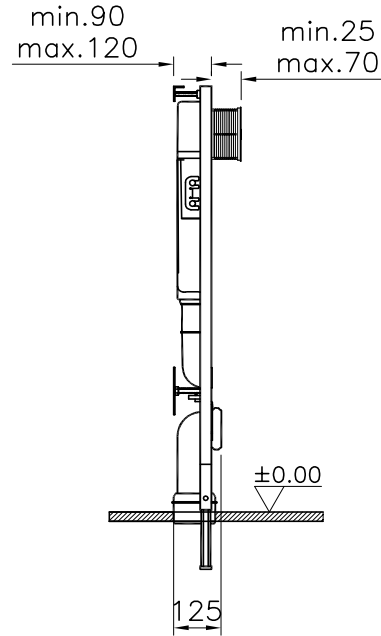

# VitrA

: 3/6

	: 740-5800-01
<b>Compatible Control Panel</b>	: 740-XXXX control panels
<b>Control System</b>	: Pneumatic operated
<b>Control Type</b>	: Dual flush
<b>Installation Type</b>	: Rapid installation (Front wall: light weight construction-gypsumplate, back wall: brick)
<b>Volume of Water (lt)</b>	: 3-6 liters(adjustable)
<b>WC Pan Type</b>	: Wall Hung WC Pans
<b>Weight (kg)</b>	: 18
<b>Working Pressure</b>	: 0,5-10 Bar (3-5 Bar is recommended)